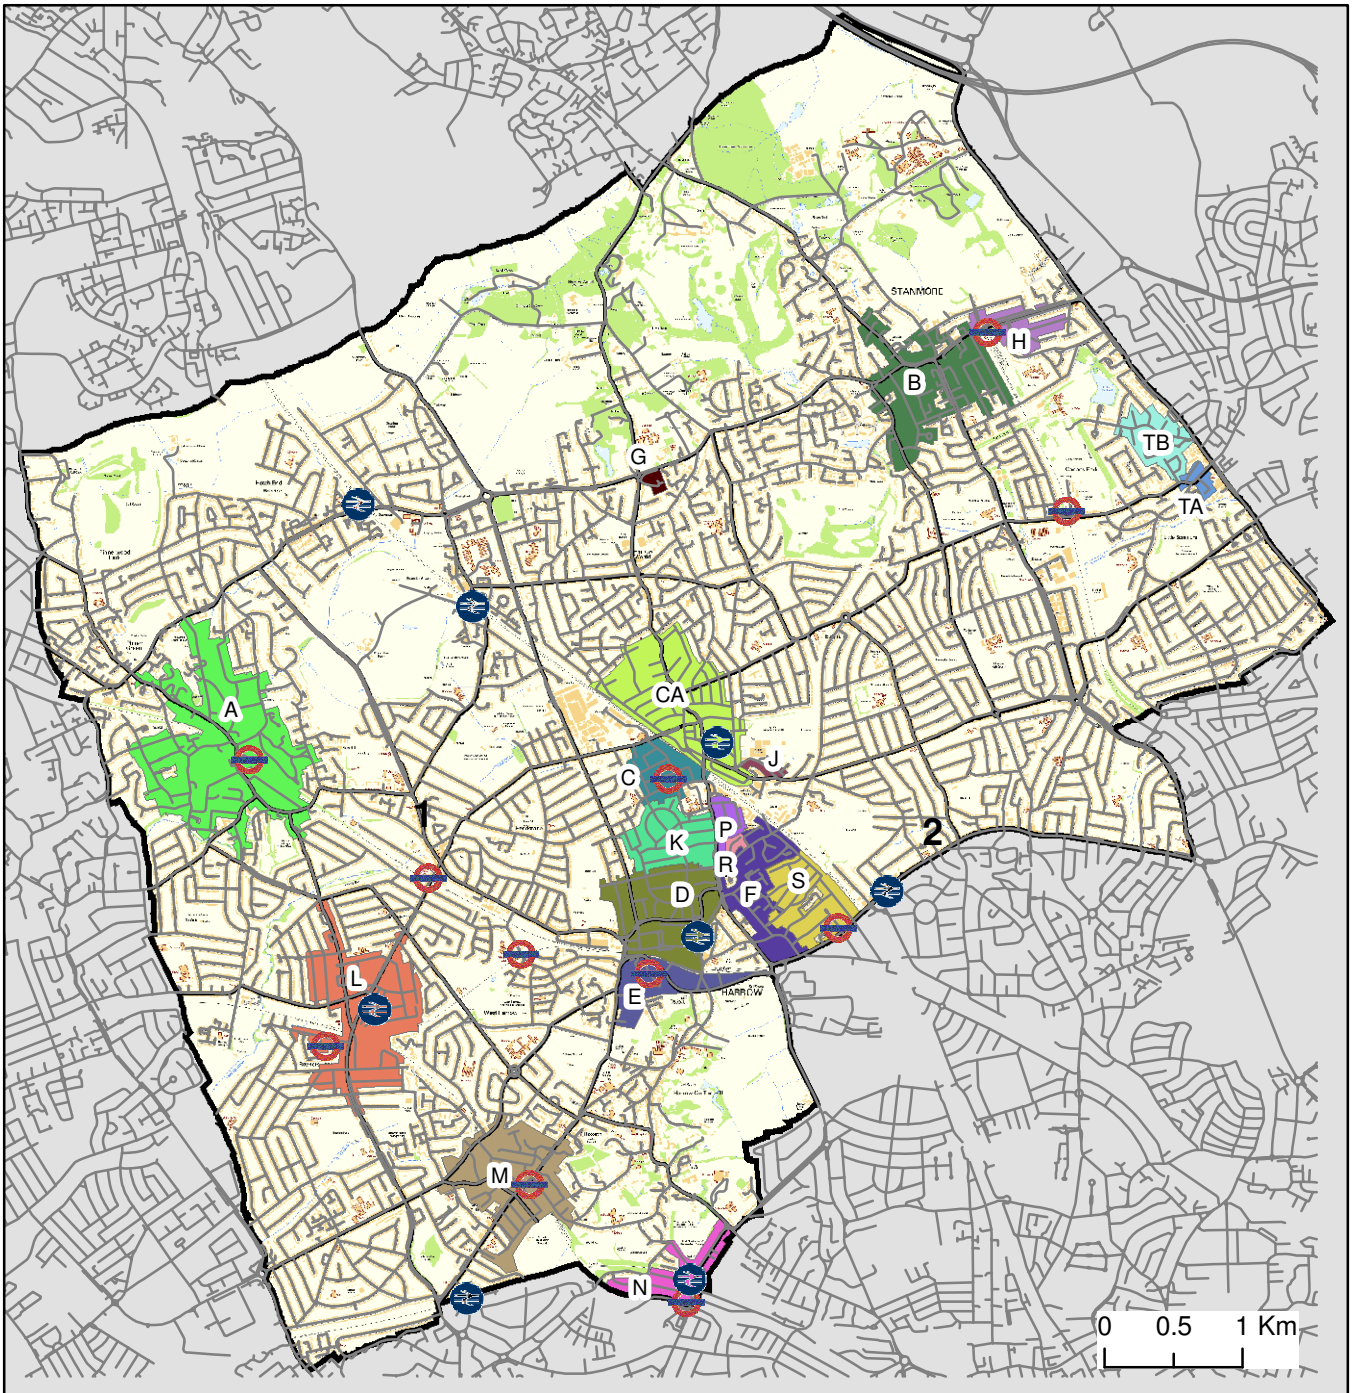

CONTROLLED PARKING ZONES

Key

 A, Mon - Fri 11:00 - 12:00	 G, Mon - Fri 10:00 - 11:00 and 14:00 - 15:00	 P, Mon - Sun 8:30 - 20:30
 B, Mon - Fri 15:00 - 16:00	 H, Mon - Sat 10:00 - 11:00 and 15:00 - 16:00	 R, At any time
 C, Mon - Fri 10:00 - 11:00	 J, Mon - Sun 7:00 - 00:00	 S, Mon - Fri 11:00 - 12:00
 CA, Mon - Fri 10:00 - 11:00 and 14:00 - 15:00	 K, Mon - Sat 8:30 - 18:30	 TA, Mon - Sat 8:30 - 20:30
 D, Mon - Sat 8:30 - 18:30	 L, Mon - Fri 10:00 - 11:00	 TB, Mon - Fri 11:00 - 12:00
 E, Mon - Sat 8:30 - 18:30	 M, Mon-Sat 10.00 - 11.00 and 14.00 - 15.00	
 F, Mon - Sat 8:30 - 18:30	 N, Mon - Fri 11:00 - 12:00	
Minor Roads	Rail	Tube and Rail
Rail	Tube	Major Roads
Tube		

1 Pay & Display - North Harrow
2 Pay & Display - Kenton